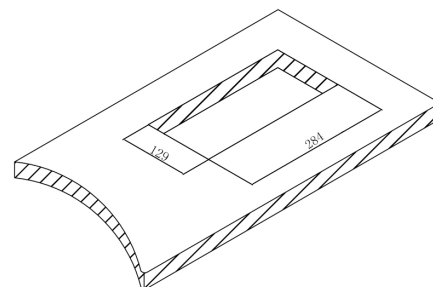

JS-Z400 (Retractable Table Box)

Description

JS-Z400 is a cover-lift table box with 4pcs retractable cables. The retractable cables pull out in any length up to 0.8m(2.62') and provide an easy to use solution for cable management. The table box comes in a high quality anodized aluminum finish with your choice of black or silver.

Product Features

- It is designed with cover-lift, wire-pulling structure, containing up to 4pcs retractable cables;
 - Cable adopts self-retracting design;
 - Retractable cable support: HDMI, Type-C, USB, 3.5mm Audio, Network ;
 - Power support: 2*power, 1*USB-A Charger, 1*Type-C Charger
 - Aluminum panel, Black and Silver are available.
- CCC Certificate Number : 018010201084399
 CE Certificate Number : M.2016.201.Y2593
 ROHS Certificate Number : W02171017304C

Overall Dimension(mm)

Cutout Dimension(mm)

Main Specification

Model	JS-Z400
Temp. range	0 ~ 50°C (Non-condensing)
Dimensions	Panel : 298mm*137mm Bottom box : 279mm*117mm*100mm Cutout : 284mm*129mm(suggest to make a hole as real product)
USB Output	Type-C : 5V3A / 9V3A / 12V2.5A / 15V2A / 20V1.5A 30W MAX USB-A : 5V4A / 9V3A / 12V2.5A / 20V1.5A 30W MAX

Australia

Retractable Cable Specification

Cable Type	Length	Connector Type	Picture
HDMI	HDMI2.0 Transmission bandwidth 18G , Resolution,480P,720P, 1080i,1080P, 3D, 4K @60Hz, total length 2m, retractable lentgh 0.8m	Male to Female	
USB	USB2.0 Data Rate : 480Mbps , total length 2m, retractable lentgh 0.8m	Male to Female	
Network	CAT6a RJ45 connector , Data Rate 10Gbps,frequency bandwidth 600MHz , total length 2m,retractable lentgh0.8m	Male to Male	
3.5mm Audio	3.5mm AUX 2-pin shield , total length 2m , retractable lentgh 0.8 米	Male to Female	
Type-C	USB3.0 , Data Rate 5Gbps , total length2m , retractable lentgh 0.8 米	Male to Female	