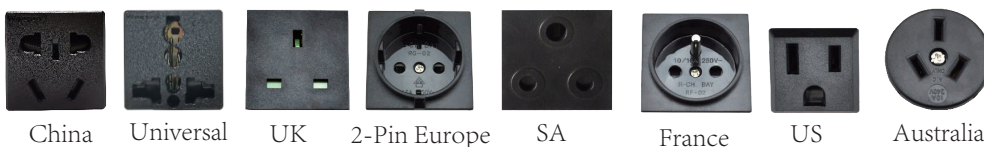

Product Features

- It is designed with cover-lift, wire-pulling structure, containing up to 4pcs retractable cables;
 - Cable adopts self-retracting design;
 - Retractable cable support: HDMI, Type-C, USB, 3.5mm Audio, Network ;
 - Power support: 2*power, 1*USB-A Charger, 1*Type-C Charger
 - Aluminum panel, Black and Silver are available.
- CCC Certificate Number : 018010201084399
 CE Certificate Number : M.2016.201.Y2593
 ROHS Certificate Number : W02171017304C

Overall Dimension(mm)

Cutout Dimension(mm)

Main Specification

Model	JS-Z400
Temp. range	0 ~ 50°C (Non-condensing)
Dimensions	Panel : 298mm*137mm Bottom box : 279mm*117mm*100mm Cutout : 284mm*129mm(suggest to make a hole as real product)
USB Output	Type-C : 5V3A / 9V3A / 12V2.5A / 15V2A / 20V1.5A 30W MAX USB-A : 5V4A / 9V3A / 12V2.5A / 20V1.5A 30W MAX

AC OUTLET OPTIONS

China

Universal

UK

2-Pin Europe

SA

France

US

Australia

Retractable Cable Specification

Cable Type	Length	Connector Type	Picture
HDMI	HDMI2.0 Transmission bandwidth 18G , Resolution,480P,720P, 1080i,1080P, 3D, 4K @60Hz, total length 2m, retractable lentgh 0.8m	Male to Female	
USB	USB2.0 Data Rate : 480Mbps , total length 2m, retractable lentgh 0.8m	Male to Female	
Network	CAT6a RJ45 connector , Data Rate 10Gbps,frequency bandwidth 600MHz , total length 2m,retractable lentgh0.8m	Male to Male	
3.5mm Audio	3.5mm AUX 2-pin shield , total length 2m , retractable lentgh 0.8 米	Male to Female	
Type-C	USB3.0 , Data Rate 5Gbps , total length2m , retractable lentgh 0.8 米	Male to Female	