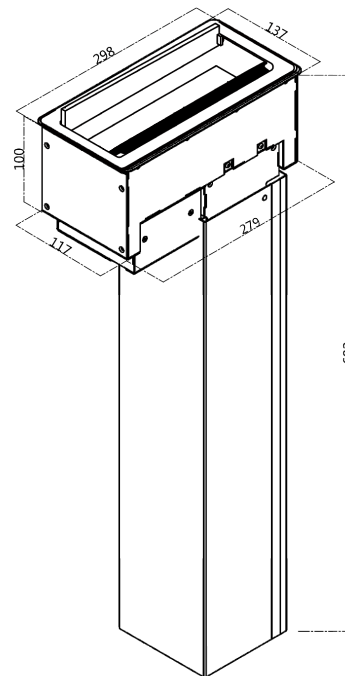

JS-Z400 (Retractable Table Box)

Description

JS-Z400 is a cover-lift table box with 4pcs retractable cables. The retractable cables pull out in any length up to 0.8m(2.62') and provide an easy to use solution for cable management. The table box comes in a high quality anodized aluminum finish with your choice of black or silver.

Product Features

- It is designed with cover-lift, wire-pulling structure, containing up to 4pcs retractable cables;
 - Cable adopts self-retracting design;
 - Retractable cable support: HDMI, Type-C, USB, 3.5mm Audio, Network ;
 - Power support: 2*power, 1*USB-A Charger, 1*Type-C Charger
 - Aluminum panel, Black and Silver are available.
- CCC Certificate Number : 018010201084399
 CE Certificate Number : M.2016.201.Y2593
 ROHS Certificate Number : W02171017304C

Overall Dimension(mm)

Cutout Dimension(mm)

Main Specification

Model	JS-Z400
Temp. range	0 ~ 50°C (Non-condensing)
Dimensions	Panel : 298mm*137mm Bottom box : 279mm*117mm*100mm Cutout : 284mm*129mm(suggest to make a hole as real product)
USB Output	Type-C : 5V3A / 9V3A / 12V2.5A / 15V2A / 20V1.5A 30W MAX USB-A : 5V4A / 9V3A / 12V2.5A / 20V1.5A 30W MAX