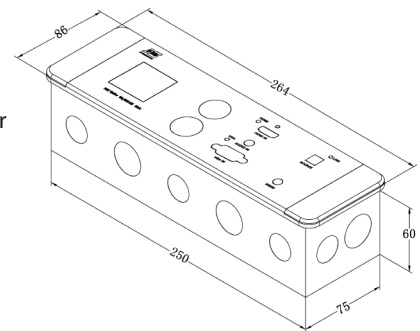

JS-WP300HDC

- **HDBT™**
- **HDCP2.2**
- **HDMI2.0**
- **4K@60Hz**
- **PoC**

Overview

JS-WP300HDC is a Wall Interconnect Box which supports HD conversion and long distance transmission. It can transmit TYPE-C, HDMI and Audio signals up to 150m(4K@30Hz) or 90m(4K@60Hz) over one CAT6 cable which is easy to install. JS-WP300HDC delivers uncompressed video & digital audio to a network of devices or to a single device (point to point). It supports resolution up to 4K@60Hz.

Product Features

- Transmits HD Video and Audio signals up to 150m(4K@30Hz) or 90m(4K@60Hz) over one CAT6 cable;
- Supports 4K@60Hz 4K@30Hz 1080P signal transmission, 4K@60 RGB/YCBCR 4:4:4;
- Input: Type-C, HDMI signal;
- HDBaseT compliant;
- Supports HDMI 2.0 version; HDCP2.2 version;
- Supports PoC function;
- Supports auto /manual signal switch two operations;
- Supports HDCP, EDID compliant and DDC function.

Overall Dimension (mm)

Main Specification

Video Input: 1*HDMI, 1*Type C [19-pin female], 1*USB-B, 1*3.5mm Audio
 Output: 1*HDBaseT signal
 Output connector type: RJ45 (HDBaseT signal)
 Transmission protocol: HDBaseT compliant
 Bandwidth: HDMI: 18Gbps Type-C: 5.4 Gbps
 HDMI video resolution: up to 4K2K@60Hz 4:4:4
 Color space: RGB 4:4:4, YCbCr 4:4:4, YCbCr 4:2:2, YCbCr 4:2:0
 Bit depth: 8/10/12bit

Audio HDMI audio format: LPCM 7.1CH, Dolby True HD, and DTS-HD Master
 Analog Audio embedding: 48KHz

Wall Cutout Dimension
(Please match with bottom box)
(mm)

Bottom Box Dimension
(mm)

Environmental	Standard: HDMI 2.0 version HDCP 2.2 version Transmission distance: 90m (4K@60Hz signal) 150m (4K@30Hz 1080P signal) Power: 100 ~ 240V (build in 24V converter) 24V/1A support double-sided PoC power supply Power: ≤ 20W Operating temperature: -10° C ~ +55° C Humidity: 20% ~ 95%RH (Non-condensing)
Dimension	Panel: 264mm*86mm Box: 250mm*75mm*60mm Wall Cutout: 254mm*79mm*65mm Table Cutout: 205mm*74mm