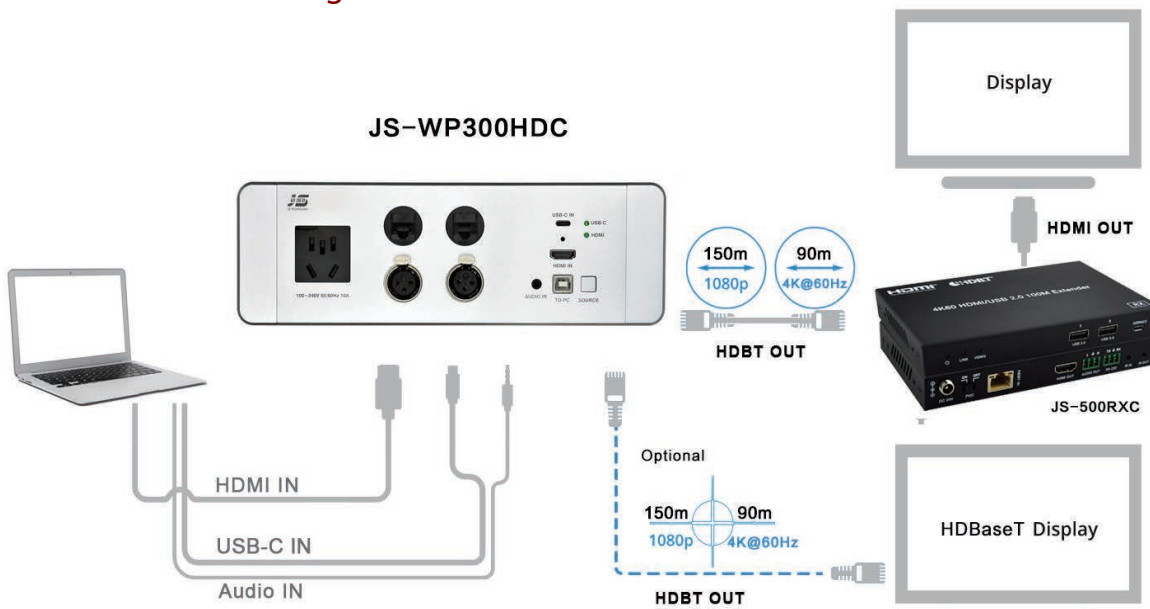

Environmental	Standard: HDMI 2.0 version HDCP 2.2 version Transmission distance: 90m (4K@60Hz signal) 150m (4K@30Hz 1080P signal) Power: 100 ~ 240V (build in 24V converter) 24V/1A support double-sided PoC power supply Power: ≤ 20W Operating temperature: -10° C ~ +55° C Humidity: 20% ~ 95%RH (Non-condensing)
Dimension	Panel: 264mm*86mm Box: 250mm*75mm*60mm Wall Cutout: 254mm*79mm*65mm Table Cutout: 205mm*74mm

Connection diagram