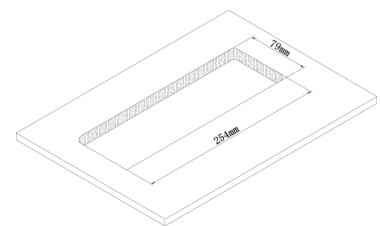

JS-WP300HDC

- **HDBT™**
- **HDCP2.2**
- **HDMI2.0**
- **4K@60Hz**
- **PoC**

Overview

JS-WP300HDC is a Wall Interconnect Box which supports HD conversion and long distance transmission. It can transmit TYPE-C, HDMI and Audio signals up to 150m(4K@30Hz) or 90m(4K@60Hz) over one CAT6 cable which is easy to install. JS-WP300HDC delivers uncompressed video & digital audio to a network of devices or to a single device (point to point). It supports resolution up to 4K@60Hz.

Overall Dimension (mm)

Main Specification

Video Input: 1*HDMI, 1*Type C [19-pin female], 1*USB-B, 1*3.5mm Audio
 Output: 1*HDBaseT signal
 Output connector type: RJ45 (HDBaseT signal)
 Transmission protocol: HDBaseT compliant
 Bandwidth: HDMI: 18Gbps Type-C: 5.4 Gbps
 HDMI video resolution: up to 4K2K@60Hz 4:4:4
 Color space: RGB 4:4:4, YCbCr 4:4:4, YCbCr 4:2:2, YCbCr 4:2:0
 Bit depth: 8/10/12bit

Audio HDMI audio format: LPCM 7.1CH, Dolby True HD, and DTS-HD Master
 Analog Audio embedding: 48KHz

Wall Cutout Dimension
(Please match with bottom box)
(mm)

Bottom Box Dimension
(mm)

Environmental	Standard: HDMI 2.0 version HDCP 2.2 version Transmission distance: 90m (4K@60Hz signal) 150m (4K@30Hz 1080P signal) Power: 100 ~ 240V (build in 24V converter) 24V/1A support double-sided PoC power supply Power: ≤ 20W Operating temperature: -10° C ~ +55° C Humidity: 20% ~ 95%RH (Non-condensing)
Dimension	Panel: 264mm*86mm Box: 250mm*75mm*60mm Wall Cutout: 254mm*79mm*65mm Table Cutout: 205mm*74mm