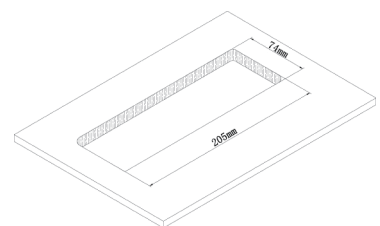

Overall Dimension (mm)

Main Specification

Video Input: 1*HDMI, 1*Type C [19-pin female], 1*USB-B, 1*3.5mm Audio
 Output: 1*HDBaseT signal
 Output connector type: RJ45 (HDBaseT signal)
 Transmission protocol: HDBaseT compliant
 Bandwidth: HDMI: 18Gbps Type-C: 5.4 Gbps
 HDMI video resolution: up to 4K2K@60Hz 4:4:4
 Color space: RGB 4:4:4, YCbCr 4:4:4, YCbCr 4:2:2, YCbCr 4:2:0
 Bit depth: 8/10/12bit

Audio HDMI audio format: LPCM 7.1CH, Dolby True HD, and DTS-HD Master
 Analog Audio embedding: 48KHz

Wall Cutout Dimension
(Please match with bottom box)
(mm)

Bottom Box Dimension
(mm)

Environmental	Standard: HDMI 2.0 version HDCP 2.2 version Transmission distance: 90m (4K@60Hz signal) 150m (4K@30Hz 1080P signal) Power: 100 ~ 240V (build in 24V converter) 24V/1A support double-sided PoC power supply Power: ≤ 20W Operating temperature: -10° C ~ +55° C Humidity: 20% ~ 95%RH (Non-condensing)
Dimension	Panel: 264mm*86mm Box: 250mm*75mm*60mm Wall Cutout: 254mm*79mm*65mm Table Cutout: 205mm*74mm