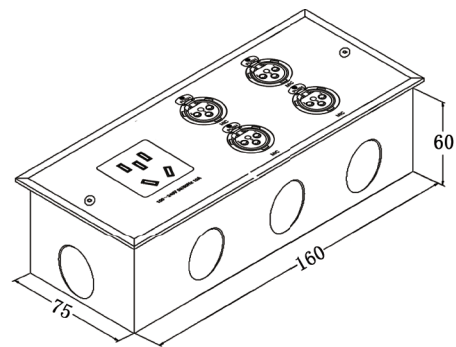

### Description

JS-WP 2 combine strong and weak electricity together to meet multiple demands, made of 4mm high grade aluminum-magnesium alloy, it can be mounted on wall or furniture.

### Main Specification

Model	JS-WP2
Temp. range	0 ~ 50°C (Non-condensing)
Dimensions	Panel: 172mm*86mm Box: 160mm*75mm*60mm Cutout Dimension: 164mm*79mm*65mm Screw spacing:146mm

Overall Dimension ( mm )