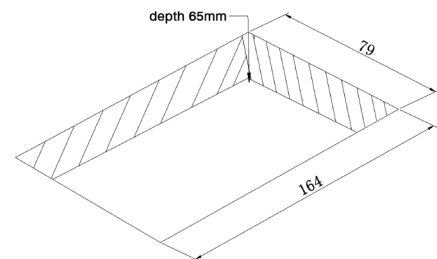

### Main Specification

Model	JS-WP2
Temp. range	0 ~ 50°C (Non-condensing)
Dimensions	Panel: 172mm*86mm Box: 160mm*75mm*60mm Cutout Dimension: 164mm*79mm*65mm Screw spacing:146mm

Overall Dimension ( mm )

Cutout Dimension ( mm )